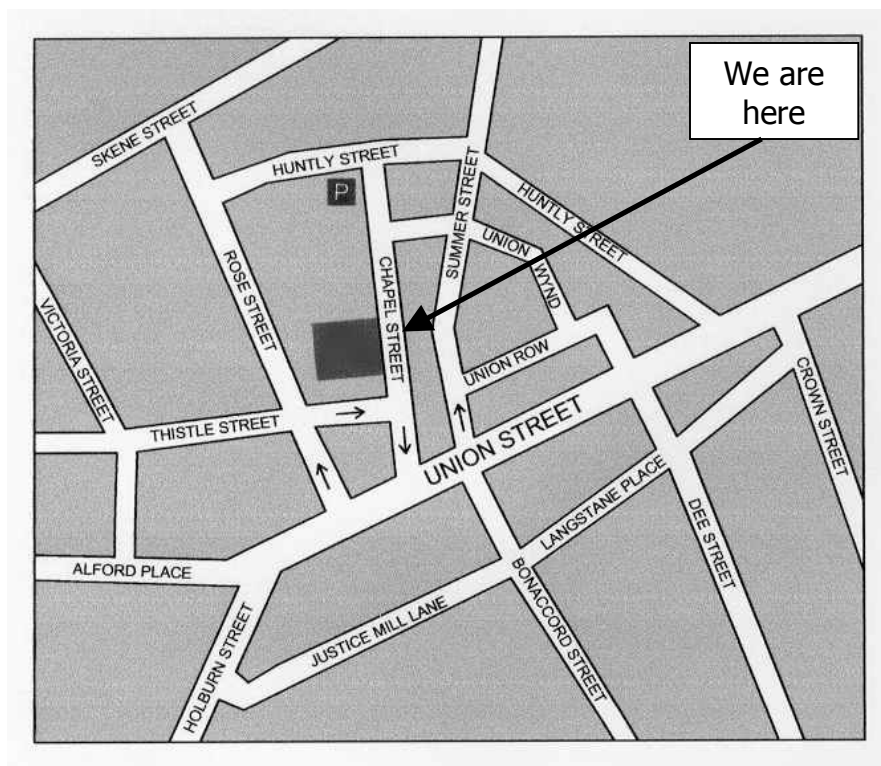

Aberdeen
City Centre

Location Map

Travelling from all directions, follow signs to the city centre.

The hotel is located at the west end of Aberdeen's main street – Union Street. Turn into Rose Street, take the first right into Thistle Street then first left into Chapel Street. The hotel is located on the left. A multi-storey car park is located at the end of Chapel Street on the left.