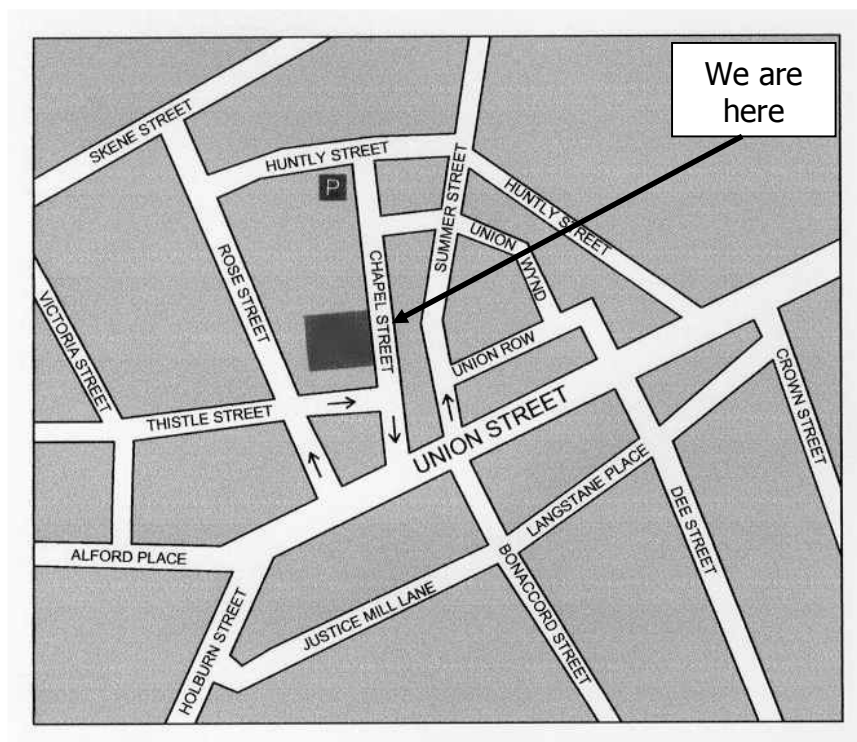

Aberdeen
City Centre

Location Map

Travelling from all directions, follow signs to the city centre.

The hotel is located at the west end of Aberdeen's main street – Union Street. Turn into Rose Street, take the first right into Thistle Street then first left into Chapel Street. The hotel is located on the left. A multi-storey car park is located at the end of Chapel Street on the left.